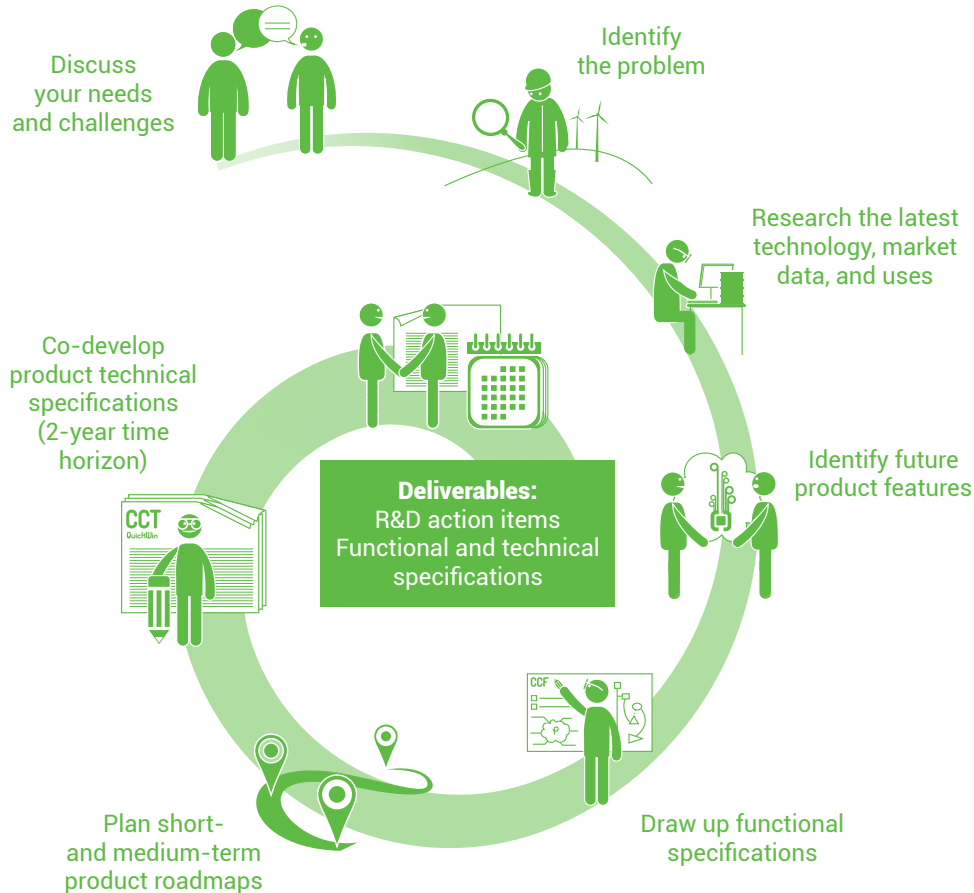

FROM RESEARCH TO INDUSTRY

cea tech

EXPLOR'PRODUCT

> Services to help you identify new features and integrate them into your products

EXPLOR'TECH

EXPLOR'PRODUCT

EXPLOR'VISION

THE PROCESS:

SERVICES:

- Support co-developing an R&D plan for your future product
- A selection of key technologies and recommendations on how to combine them

KNOW-HOW:

- Multidisciplinary expertise (digital technology, energy, materials, etc.)
- Innovative-concept management
- Product marketing
- User experience and ethnographic research
- Industrial design
- Systems architecture